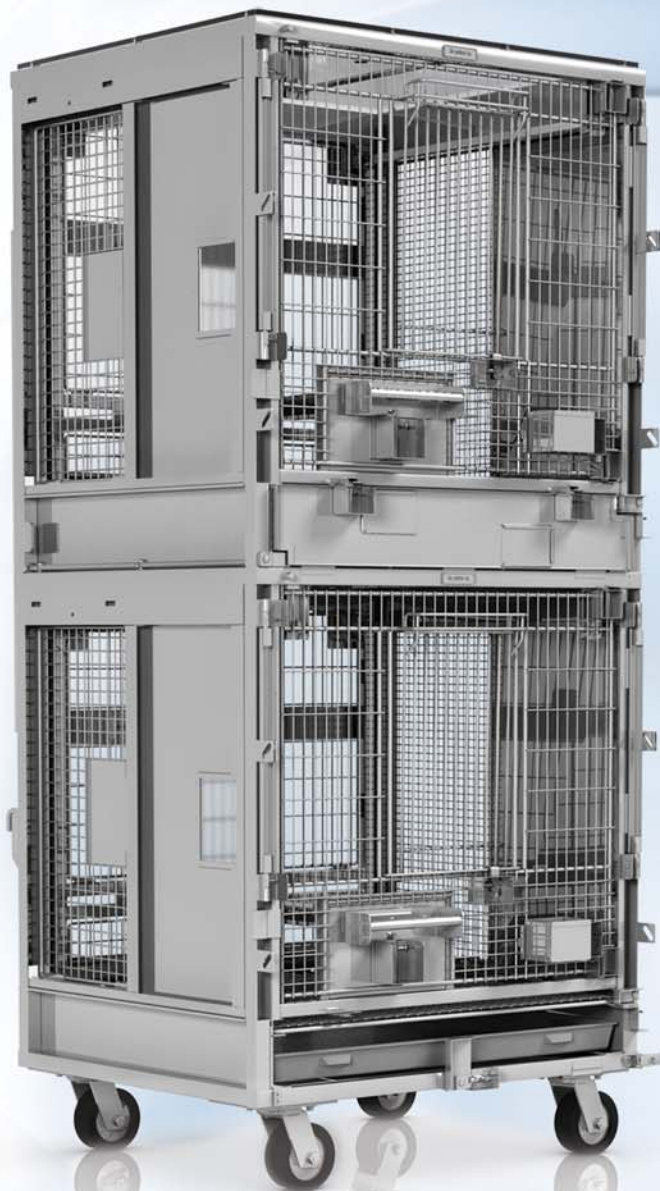

Modular Primate Caging Unit

INFINITE POSSIBILITIES!

Standard Features & Options

Choose from this partial listing of features and options or contact us to discover more.

Conveniently attach units together to transfer your animals horizontally for transport or preparing for cage wash processing. The one-over-one design provides full vertical access for animal exercise or group housing flexibility. Each cage compartment features a single pull, suspended squeeze back with a double bar perch and optional Delrin platform pad. Self storing, sliding socialization panels provide animals with; Separation, Viewing, Finger Touching or Full Access with a solid panel rear refuge. Meet or exceeds current USDA requirements for housing Group 4 Primates (10-15 kg).